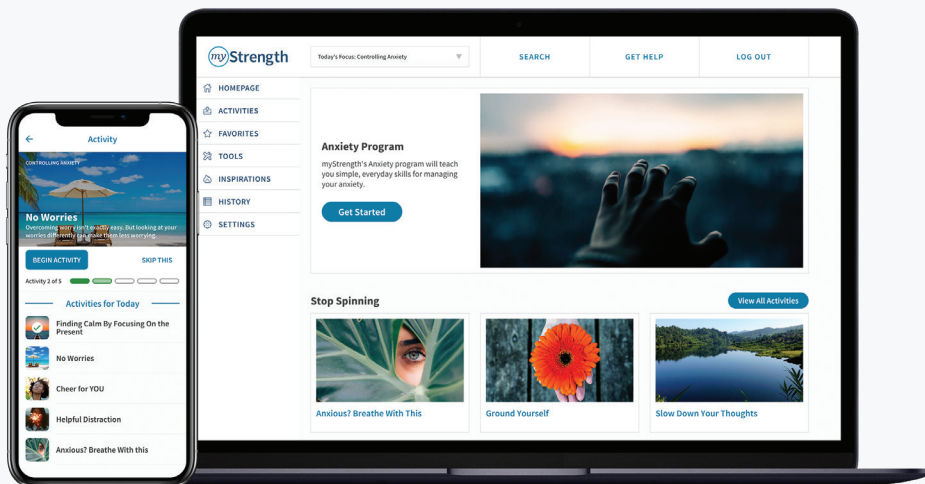

# Emotional Health and Well-being Support For You

## Recharge, Refresh and Improve Your Mood with myStrength by Livongo

Now you can use myStrength's web and mobile tools to support your goals and well-being. Learning to use myStrength's tools can help you overcome the challenges you face and stay mentally strong. It's all safe, secure and personalized – just for you. And best of all it's available through your health plan at no extra cost.